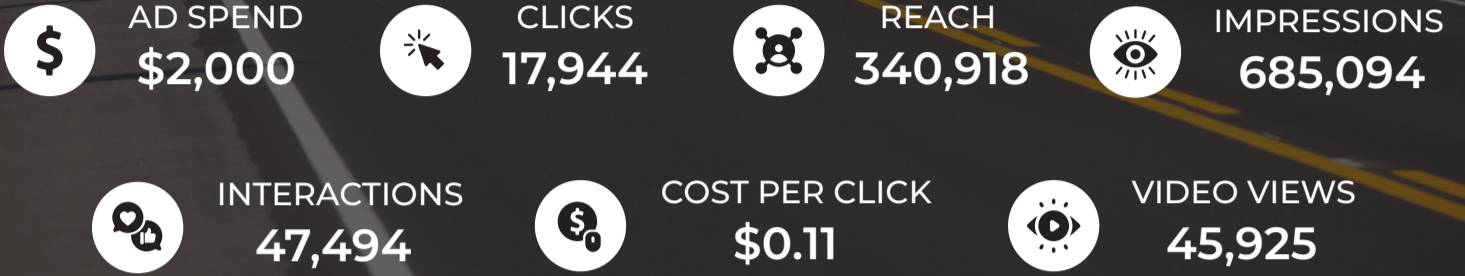

MOTORCYCLE ROUTES

CAMPAIGN

OVERALL ADVERTISING RESULTS

FEBRUARY 20 - MARCH 20, 2026

LANDING PAGE RESULTS

SCENIC MOTORCYCLE ROUTES

RIDING LAKE SUPERIOR

RIDE THE GIANT MOTORCYCLE ROUTE

FALLS AND SCENIC LOOKOUTS MOTORCYCLE TOUR

NOR'WESTER MOTORCYCLE ROUTE

TOP OF SUPERIOR MOTORCYCLE ROUTE